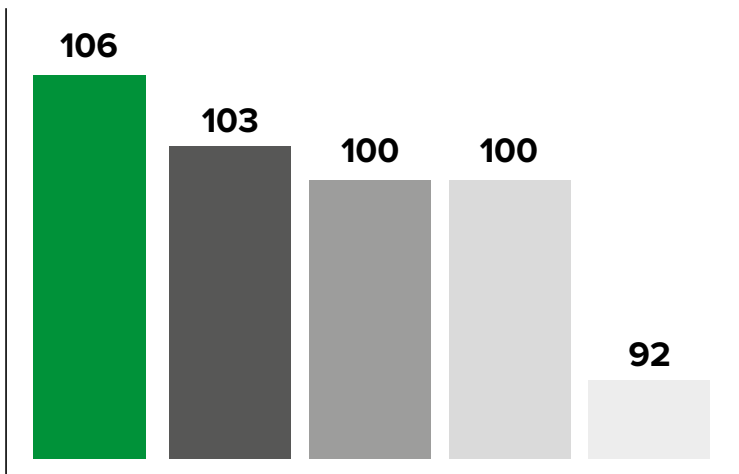

AGRONOMICS

Earliness of maturity	4
Straw length (cm)	89
Standing Ability at Harvest	7

SEED CHARACTERISTICS

Thousand Seed Weight (g) (@15%mc)	232
Protein Content	22.7

DISEASE

Resistance to Pea Wilt	R
Resistance to Downy Mildew	8

Ratings above are 1-9. A high rating indicates that the variety shows the character to a high degree

YIELD PERFORMANCE

Legend: Blueman (Green), LG Aviator (Black), Prophet (Dark Grey), Daytona (Light Grey), LG Stallion (White)

The control for yield is the mean of 4 & 5 year varieties (3.85t/ha). Yield differences of less than 10.5% are not statistically different. Other varieties shown are closest on DL. Also lowest yielding variety on DL to show varietal improvement.