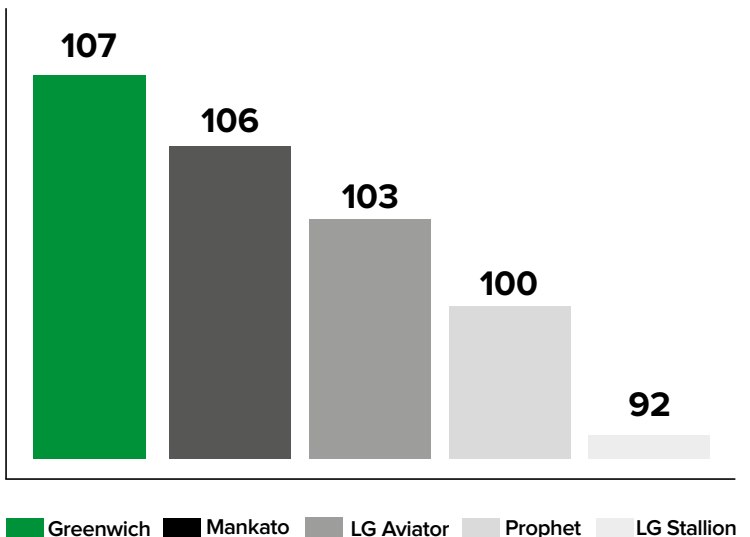

### AGRONOMICS

Earliness of maturity 7

Straw length (cm) 82

Standing Ability at Harvest 6

### SEED CHARACTERISTICS

Thousand Seed Weight (g) (@15%mc) 324

Protein Content 22.4

### DISEASE

Resistance to Pea Wilt R

Resistance to Downy Mildew 6

Ratings above are 1-9. A high rating indicates that the variety shows the character to a high degree

## YIELD PERFORMANCE

The control for yield is the mean of 4 & 5 year varieties (3.85t/ha). Yield differences of less than 10.5% are not statistically different. Other varieties shown are closest on DL. Also lowest yielding variety on DL to show varietal improvement.