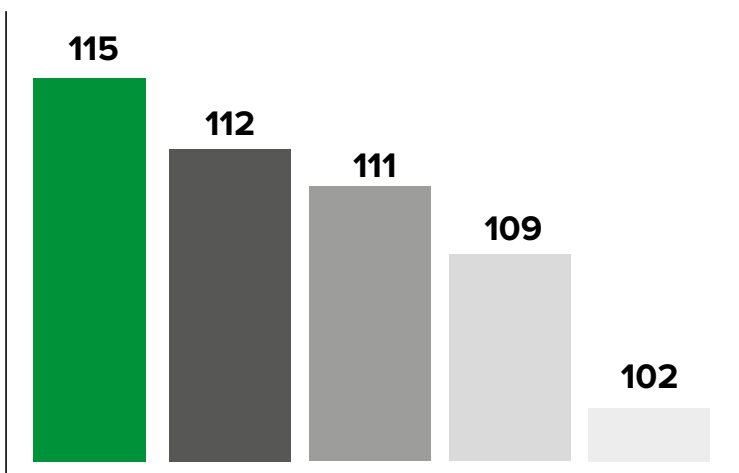

YIELD PERFORMANCE

Orchestra Kaiman Karpate Manager Kareni

The control for yield is the mean of 4 & 5 year varieties (3.85t/ha). Yield differences of less than 10.5% are not statistically different. Other varieties shown are closest on DL. Also lowest yielding variety on DL to show varietal improvement.