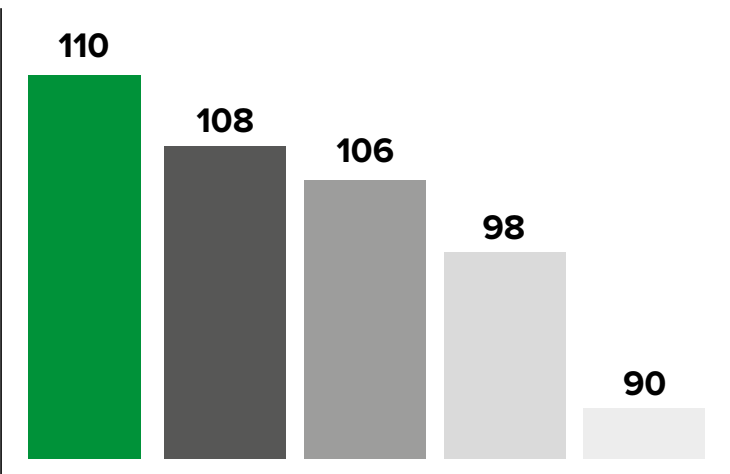

YIELD PERFORMANCE

Legend: Bluetime (Green), Greenway (Black), Karioka (Dark Grey), Daytona (Light Grey), LG Stallion (White)

The control for yield is the mean of 4 & 5 year varieties (4.05 t/ha). Yield differences of less than 13.6% are not statistically different. Other DL varieties are shown for comparison.