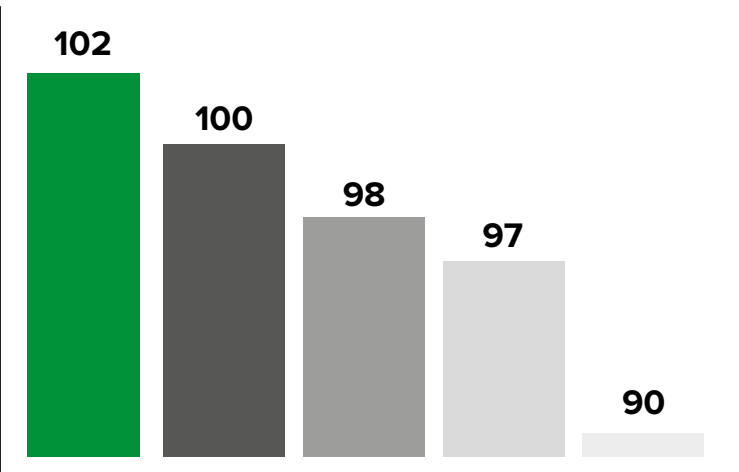

Data Source: PGRO Descriptive List for Combining Peas 2022

KEY CHARACTERISTICS

- High seed yields on the PGRO DL
- Highest thousand seed weight
- High standing ability at harvest

OUTPUT

Yield as % control **102**

AGRONOMICS

Earliness of maturity **6**

Straw length (cm) **81**

Standing ability at harvest **6**

SEED CHARACTERISTICS

Thousand seed weight (g) (@15%mc) **320**

Protein content **22.3**

DISEASE

Resistance to Pea wilt **R**

Resistance to Downy mildew **4**

Ratings above are 1-9. A high rating indicates that the variety shows the character to a high degree

YIELD PERFORMANCE

Legend: Greenwich (Green), LG Aviator (Black), Daytona (Dark Grey), Prophet (Light Grey), LG Stallion (Very Light Grey)