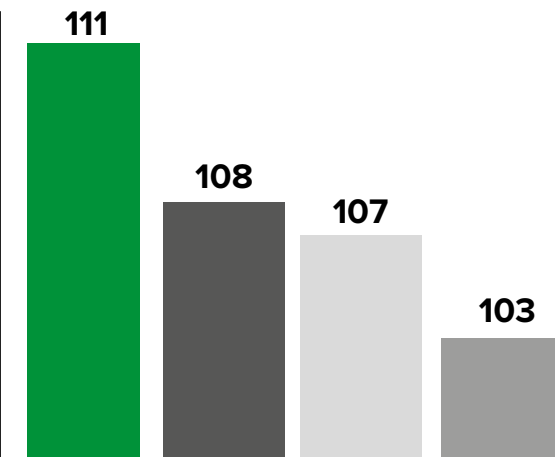

YIELD PERFORMANCE

Orchestra Manager Karpate Rivoli

The control for yield is the mean of 4 & 5 year varieties (4.05 t/ha). Yield differences of less than 13.6% are not statistically different. Other DL varieties are shown for comparison.