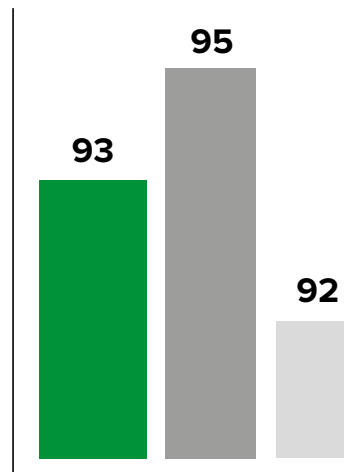

OUTPUT

Yield as % control **93**

AGRONOMICS

Earliness of maturity **7**

Straw length (cm) **96**

Standing ability at harvest **8**

SEED CHARACTERISTICS

Thousand seed weight (g) (@15%mc) **690**

Protein content **24.3**

Ratings above are 1-9. A high rating indicates that the variety shows the character to a high degree

YIELD PERFORMANCE

STRAW LENGTH

■ Pantani ■ Honey ■ Wizard

The control for yield is the mean of 4 & 5 year varieties (4.55t/ha). Yield differences of less than 10.0% are not statistically different. Other DL varieties are shown for comparison.