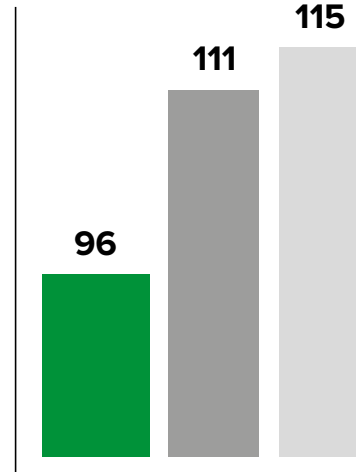

OUTPUT

Yield as % control **93**

AGRONOMICS

Earliness of maturity **7**

Straw length (cm) **96**

Standing ability at harvest **8**

SEED CHARACTERISTICS

Thousand seed weight (g) (@15%mc) **690**

Protein content **24.3**

Ratings above are 1-9. A high rating indicates that the variety shows the character to a high degree

YIELD PERFORMANCE

STRAW LENGTH

■ Pantani ■ Honey ■ Wizard

The control for yield is the mean of 4 & 5 year varieties (4.55t/ha). Yield differences of less than 10.0% are not statistically different. Other DL varieties are shown for comparison.