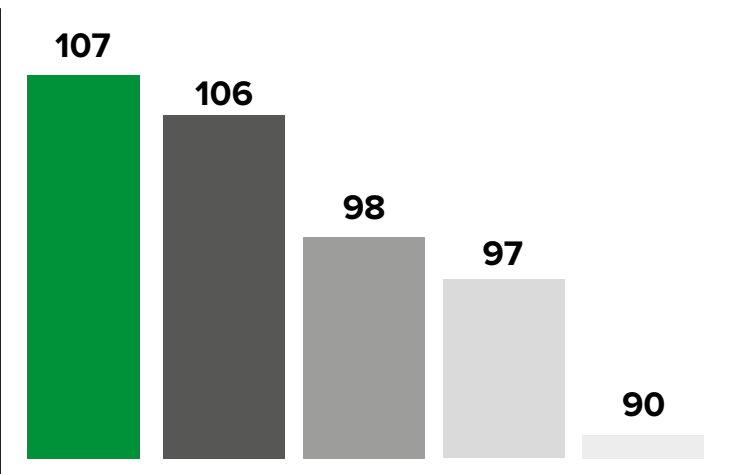

YIELD PERFORMANCE

Legend: Stroma (Green), Karioka (Black), Daytona (Grey), Prophet (Light Grey), LG Stallion (White)

The control for yield is the mean of 4 & 5 year varieties (4.05 t/ha). Yield differences of less than 13.6% are not statistically different. Other DL varieties are shown for comparison.