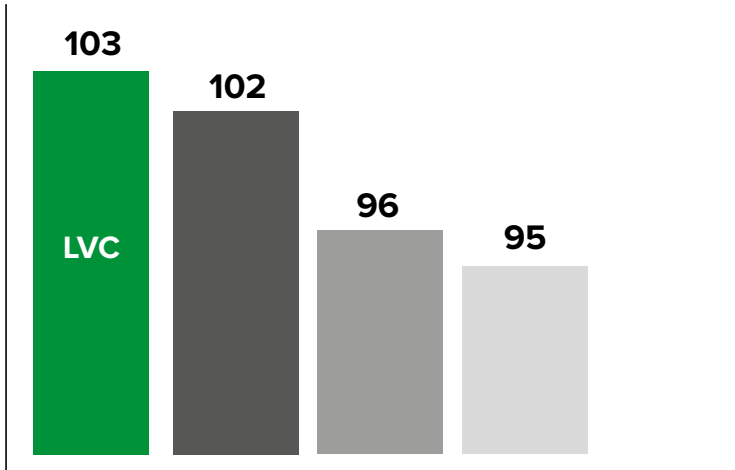

YIELD PERFORMANCE

Legend: Victus (Green), LG Raptor (Black), LG Cartouche (Grey), Fuego (Light Grey)

The control for yield is the mean of 4 and 5 year varieties (4.46 t/ha). Yield differences of less than 7.2% are not significantly different. Other DL varieties are shown for comparison.