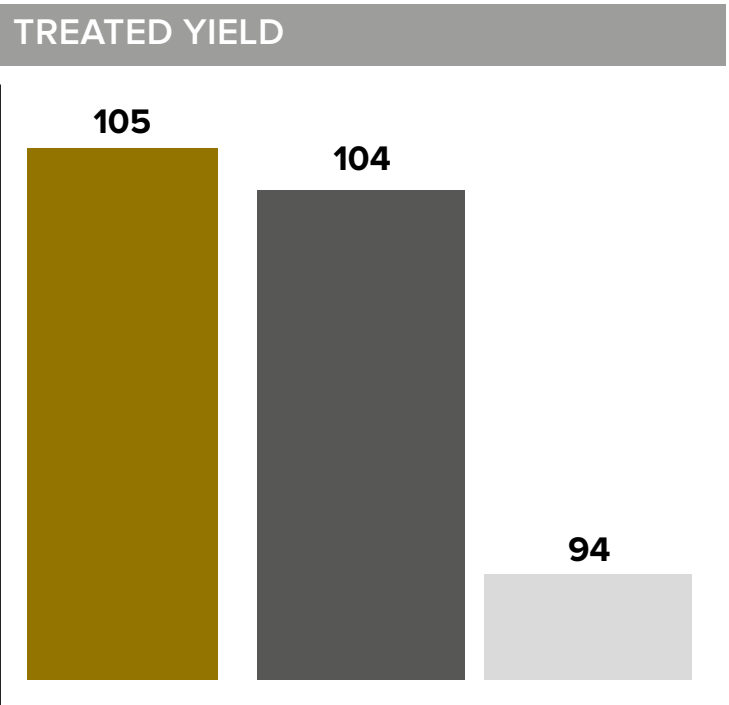

SPRING WHEAT

WPB Escape is a Hard Group 4 Spring wheat on the AHDB Recommended List for spring sowing 2022. It has very high yield on the RL with very good disease resistance.

KEY CHARACTERISTICS

Data Source: AHDB Recommended List for 2022/23 reproduced with full acknowledgement to AHDB.

- Very high treated yield on RL
- Early ripening
- Very good disease resistance

YIELD/QUALITY	
UK treated yield	105
Protein (%)	12.7
Hagberg	261
Specific weight (kg/hl)	76.2

AGRONOMICS	
Height (cm)	72
Ripening (+/- Mulika)	+2

DISEASE RATINGS	
Mildew	8
Yellow rust	8
Septoria	[6]

Ratings above are 1-9. A high rating indicates that the variety shows the character to a high degree.

WPB Escape KWS Cochise Mulika

KWS Cochise, Mulika are RL control varieties