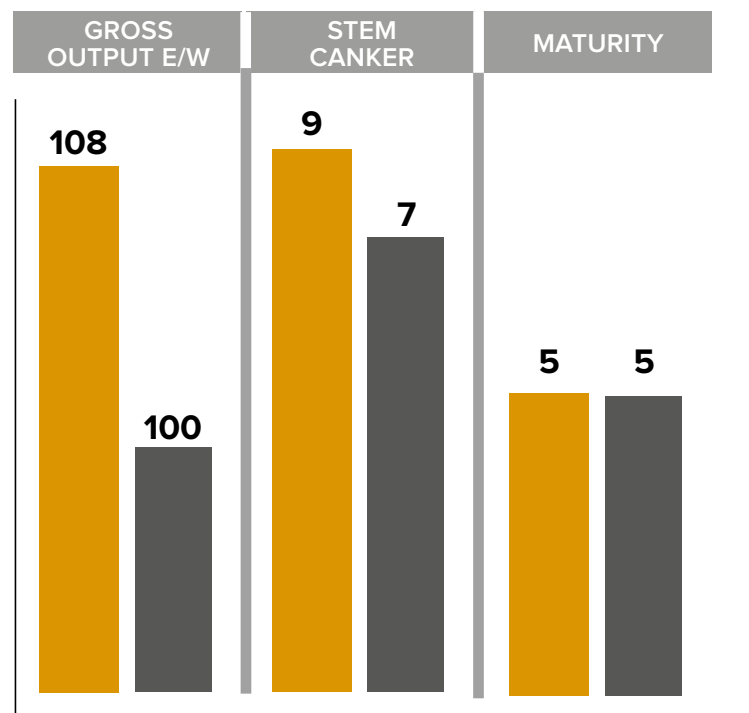

WINTER OILSEED RAPE

Vegas is very high yielding with exceptional RImS Phoma resistance. It has very good Light Leaf spot scores, mid-maturity and is very vigorous - particularly in the spring.

KEY CHARACTERISTICS

AHDB data reproduced with full acknowledgement.

- AHDB Candidate variety
- Very high yielding
- Exceptional RImS phoma resistance

OUTPUT E/W REGION

Gross output (yield adjusted for oil content)	108
Oil content	44.7

AGRONOMICS

Resistance to lodging	9
Stem stiffness	8
Height (cm)	130
Earliness of flowering	6
Earliness of maturity	5

DISEASE

Light leaf spot	7
Stem canker	9

Legend: Vegas (Orange), DK Expansion (Dark Grey)

Ratings above are 1-9. A high rating indicates that the variety shows the character to a high degree.

Data shown above is from AHDB Candidates List from trials harvest 2021.

Data for DK Expansion, shown on the charts, is a control variety on the current 2022/23 RL but no longer listed.